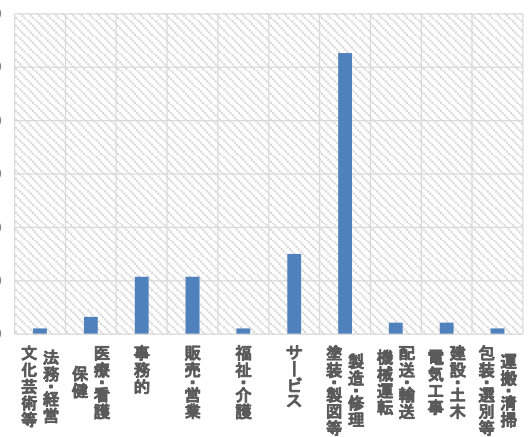

2023年度卒業生の進路状況

(2024.3.31現在)

三重県立桑名北高等学校

Table showing career paths for graduates, categorized by university level (進学) and employment status (就職). Includes sub-categories like National (国立), Public (公立), Private (私立), and Specialized Schools (専門学校).

【進路状況】

【学校推薦 職種別内定状況】

四年制大学(合格のべ数)

Table listing 4-year universities with their departments and the number of graduates, broken down by gender.

短期大学(合格のべ数)

Table listing short-term universities with their departments and the number of graduates, broken down by gender.