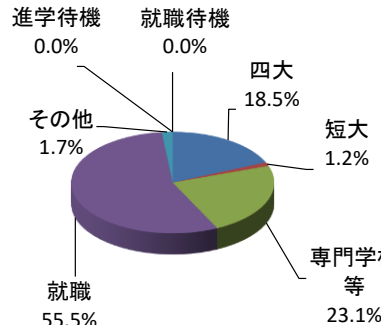

2023年度卒業生の進路状況

(2024.3.31現在)

三重県立桑名北高等学校

Table showing career paths for graduates, categorized by university level (進学) and employment status (就職). Includes sub-categories like National (国立), Public (公立), Private (私立), and Specialized Schools (専門学校).

【進路状況】

【学校推薦 職種別内定状況】

四年制大学(合格のべ数)

Table listing 4-year universities with their departments and the number of graduates, broken down by gender.

短期大学(合格のべ数)

Table listing short-term universities with their departments and the number of graduates, broken down by gender.